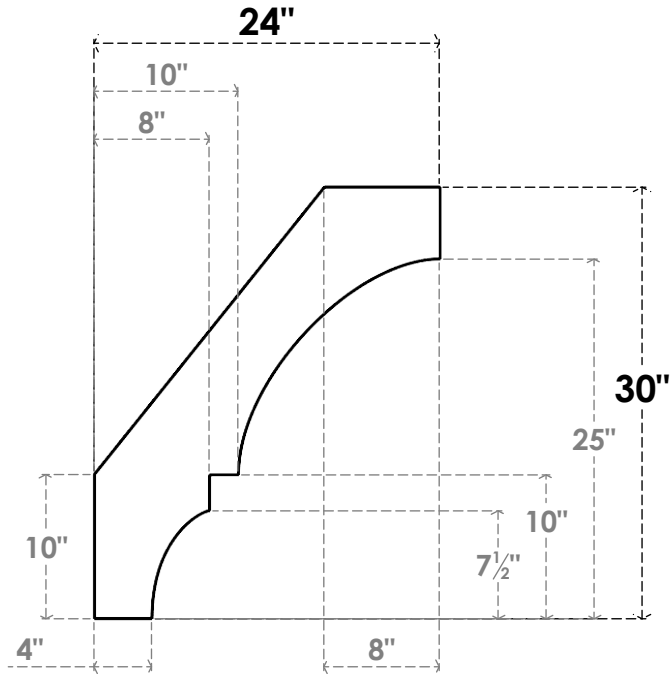

ITEM NUMBER: BRCPC035X24000X30000BOA

3 1/2"W X 24"D X 30"H BALBOA ARCHITECTURAL GRADE PVC CLOSED KNEE BRACE

SIDE PROFILE

FRONT PROFILE

ISOMETRIC

EKENA MILLWORK
 2300 WEST MAIN ST.
 CLARKSVILLE, TX 75426
 TOLL FREE: 866-607-0453
 WWW.EKENAMILLWORK.COM