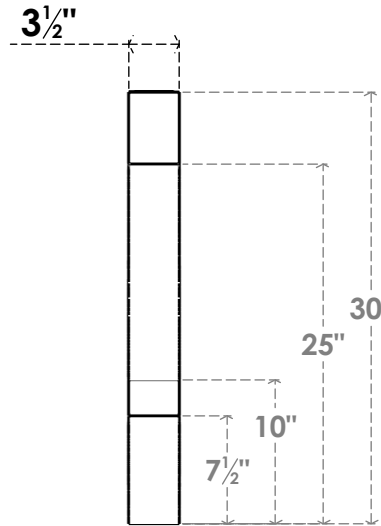

ITEM NUMBER: BRCPC035X24000X30000BOA

3 1/2"W X 24"D X 30"H BALBOA ARCHITECTURAL GRADE PVC CLOSED KNEE BRACE

SIDE PROFILE

FRONT PROFILE

ISOMETRIC

EKENA MILLWORK
 2300 WEST MAIN ST.
 CLARKSVILLE, TX 75426
 TOLL FREE: 866-607-0453
 WWW.EKENAMILLWORK.COM